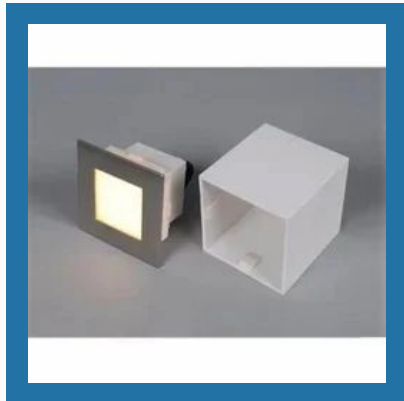

LED STEP LIGHT

Recess Square Step Light