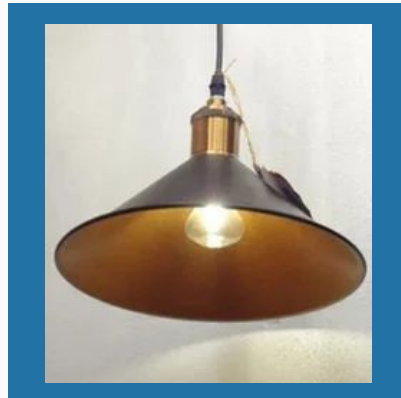

Cast Gate Light

Iron Casted Pole

LED COB LIGHT

LED COB Light 30w

LED COB Light

COB Concealed Light

LED COB Rim Less 10W Light

LED STREET LIGHT

LED Street Light For Highway Lighting

LED Street Light

LED Street Light

LED Street Light

LED SUSPENDED LIGHT

Round Suspended LED Light

Decorative Hanging Lights

LED Decorative Hanging Light

LED Suspension Hanging Light

UP DOWN LIGHT OUTDOOR

LED Outdoor Wall Light

LED Up Down Lighting

Up Down Outdoor Light

LED Up Down Light

FLOOD LIGHTS

LED Flood Light