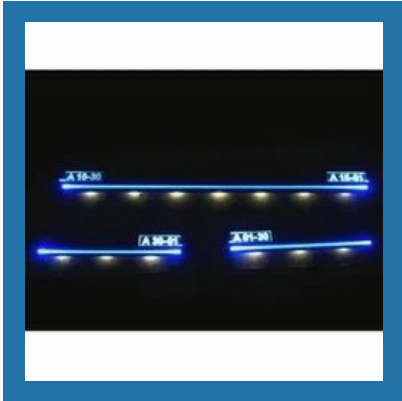

Theater Step Light