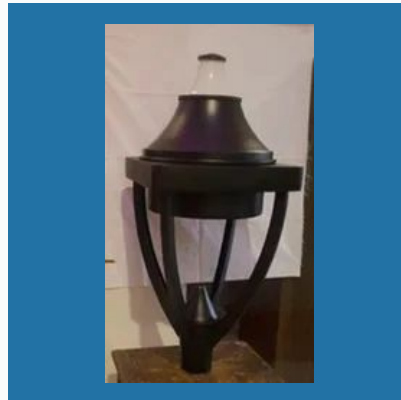

GATE & GARDEN LIGHTS

Led Gate Light

Led Gate Light

Gate Top Light

Gate Post Top light

LED GARDEN BOLLARD LIGHTS

Our Products

LED Bollard For Pathway

LED Lighting Bollard

LED Landscape Light

LED Bollard Light

DECORATIVE POLE LIGHTS

Decorative Garden Lights Poles

Outdoor Lighting Pole

Square Lighting Pole

Landscape Lighting Pole

POST TOP LANTERNS

Post Top Lanterns

Decorative Post Lights

LED Post Top Lantern

Post Top Lantern

CASTED POLE LIGHT

Decorative Cast Iron Pole

Cast Iron Pole

Cast Gate Light

Iron Casted Pole

LED COB LIGHT

LED COB Light 30w

LED COB Light

COB Concealed Light

LED COB Rim Less 10W Light

LED STREET LIGHT