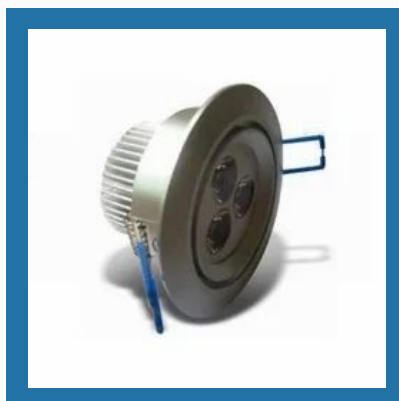

LED Suspension Hanging Light

UP DOWN LIGHT OUTDOOR

LED Outdoor Wall Light

LED Up Down Lighting

Up Down Outdoor Light

LED Up Down Light

FLOOD LIGHTS

LED Flood Light

LED Cob Flood Light

Led Flood Light

LED Flood Light

LED DOWN LIGHTING SYSTEMS

Our Products

Led Dome Light

LED Down Light

LED Down Light