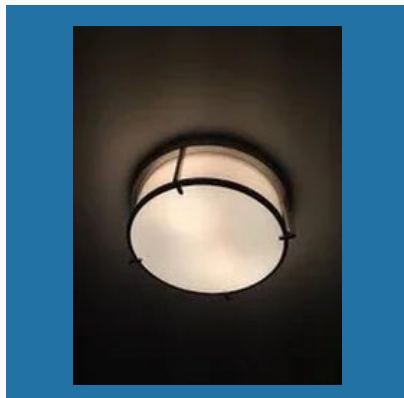

LED Suspension Hanging Light

UP DOWN LIGHT OUTDOOR

LED Outdoor Wall Light

LED Up Down Lighting

Up Down Outdoor Light

LED Up Down Light

FLOOD LIGHTS

LED Flood Light

LED Cob Flood Light

Led Flood Light

LED Flood Light

LED DOWN LIGHTING SYSTEMS

Our Products

Led Dome Light

LED Down Light

LED Down Light